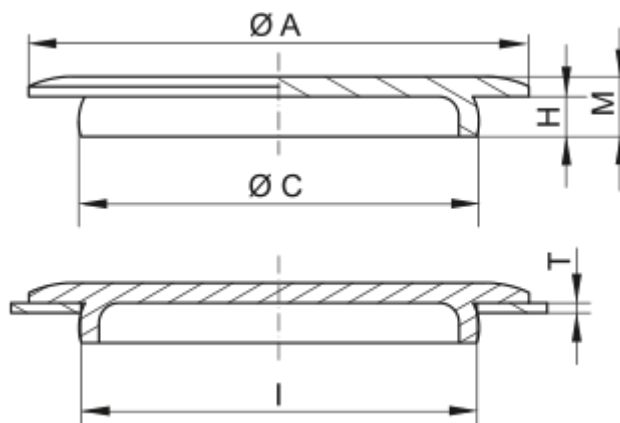

Article number: 59GPN9103205

Description: KLEE Universal flat design GPN 910 - 39,5 (Wall thickness 0,9)

Measures

A = 50

C = 40

H = 4

L = 39.5

M = 6

T = 0.9